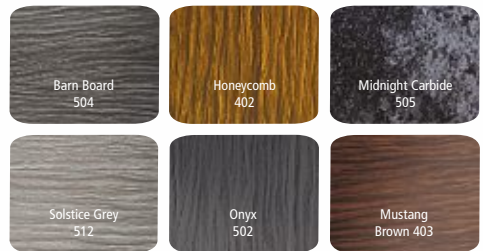

# Simcoe Series

By Buchner Manufacturing

Whether you're considering a complete remodel or a simple refresher, the Simcoe Series eye catching colours are perfect for your home.

The Simcoe Series offers a variety of modern and rustic colour schemes that will elevate the exterior of any house. Whether it's an eavestrough or soffit replacement, a new roof, or new siding these nature inspired patterns will make your house stand out while protecting it for years to come.

Give your home that added curb appeal it deserves with the Simcoe Series line of aluminum colours. You can't go wrong with these low-maintenance colours, backed with a 40-year limited warranty.

AVAILABLE IN: SIDING | SOFFIT & FASCIA | ROOFING | EAVESTROUGH | FLAT STOCK

### Features & Benefits:

- Perfect as an accent or pop of colour
- Durable fluropan paint finish, guaranteed not to rust, rot, chip, peel, flake or blister
- Soffit available in a smooth finish or woodgrain embossed texture
- Real wood look, without the maintenance
- Highest-quality soffit on the market
- Add style while providing ventilation

Bring your exterior to life with these nature-inspired colours:

Siding • Roofing • Soffit • Fascia • Decking • Eavestrough • Gutter Protection

SERVING MUSKOKA, PARRY SOUND & HALIBURTON REGIONS SINCE 1976